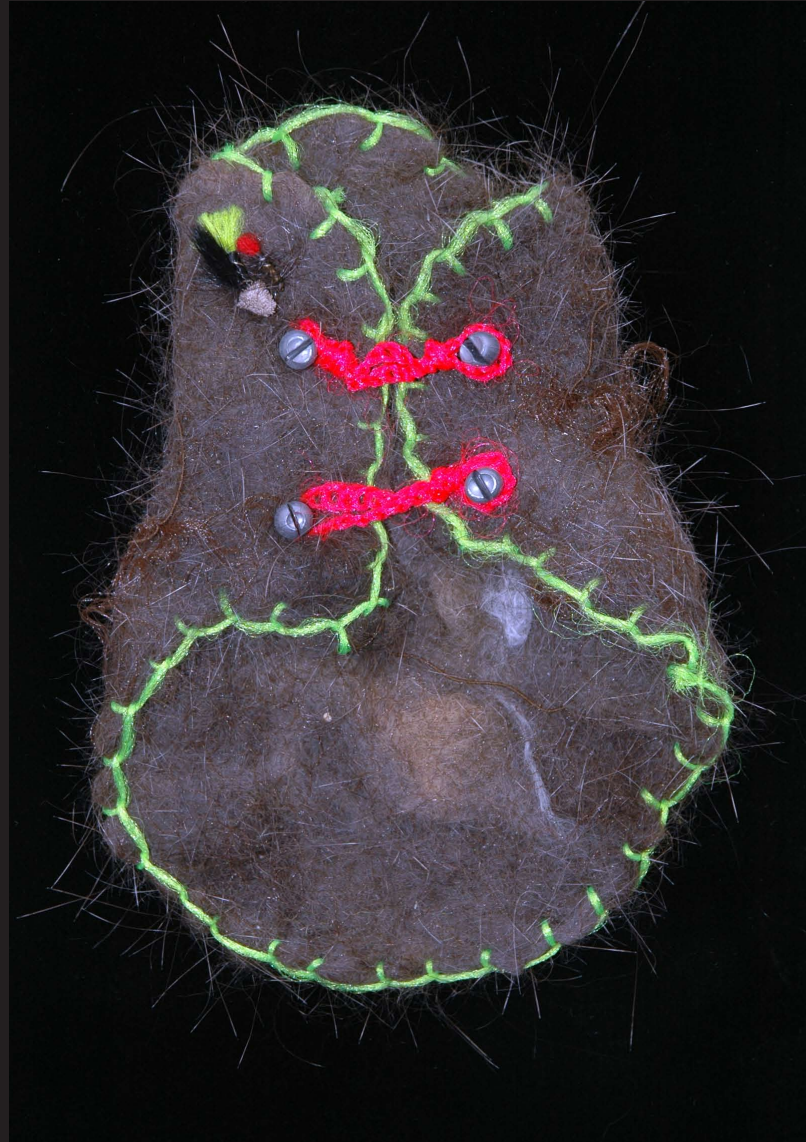

out of time

Further info: art@meansealevel.net Image: Travelling Mantle for a Swallow © Kate Foster, 2003

an exhibition inspired by the arts of taxidermy

**work by artists & geographers
at the Hunterian Zoological Museum**

Jethro Brice ~ Kate Foster ~ Hayden Lorimer ~ Merle Patchett ~ Andrea Roe

Hunterian Zoological Museum, Graham Kerr Building, University of Glasgow, G12 8QQ
(off University Avenue, nearest tube station at Hillhead)